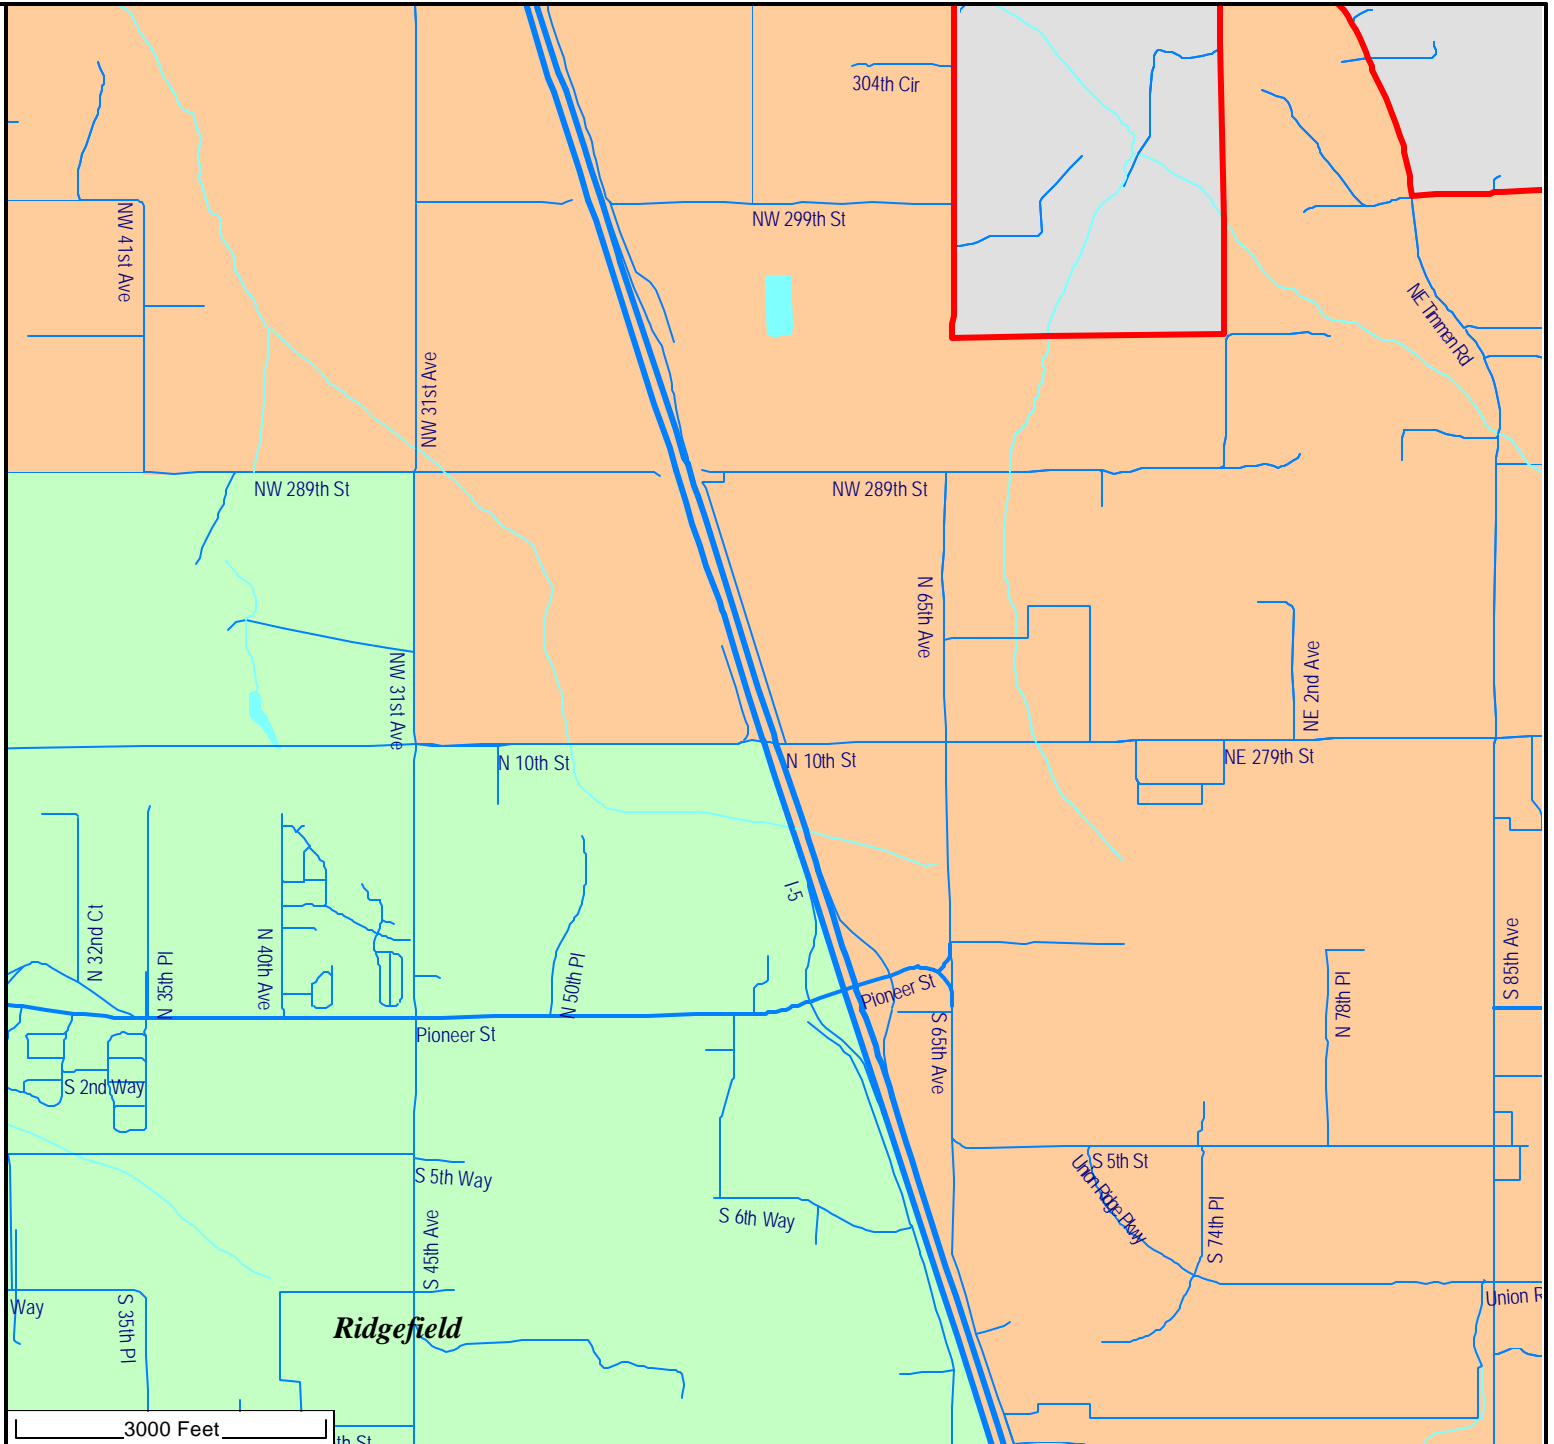

Director District Number	Ideal Population	Total Population	Deviation from Ideal	% Deviation from Ideal	White Population	Hispanic Origin (of any race)	Non White & Mixed
1st	2,784	2,784	0	0.00	2,578	105	206
2nd	2,784	2,798	14	0.50	2,596	126	202
3rd	2,784	2,813	29	1.04	2,610	102	203
4th	2,784	2,753	-31	-1.11	2,447	164	306
5th	2,784	2,775	-9	-0.32	2,576	159	199
Totals.....		<u>13,923</u>	<u>3</u>		<u>12,807</u>	<u>656</u>	<u>1,116</u>

Ridgefield School District

Summary of Population by Race and Hispanic Origin

District Number	Total Population	Total Population by Race							Two or More Races	Hispanic Origin (of any race)
		Single Race								
		Total	White	Black African American	American Indian and Alaska Native	Asian	Native Hawaiian and Other Pacific Islander	Other Race	Total	
1st	2,784	2,699	2,578	30	21	52	4	14	85	105
2nd	2,798	2,721	2,596	12	23	49	8	33	77	126
3rd	2,813	2,739	2,610	20	16	52	3	38	74	102
4th	2,753	2,672	2,447	28	21	105	5	66	81	164
5th	2,775	2,707	2,576	27	17	36	3	48	68	159
Totals.....	<u>13,923</u>	<u>13,538</u>	<u>12,807</u>	<u>117</u>	<u>98</u>	<u>294</u>	<u>23</u>	<u>199</u>	<u>385</u>	<u>656</u>

Ridgefield School District
- Proposed Board
Districts as
Approximated Using
Census 2010 Geography

- 2nd District
- 3rd District

District
Outline

Ridgefield School District
 - Proposed Board
 Districts as
 Approximated Using
 Census 2010 Geography

District
Outline