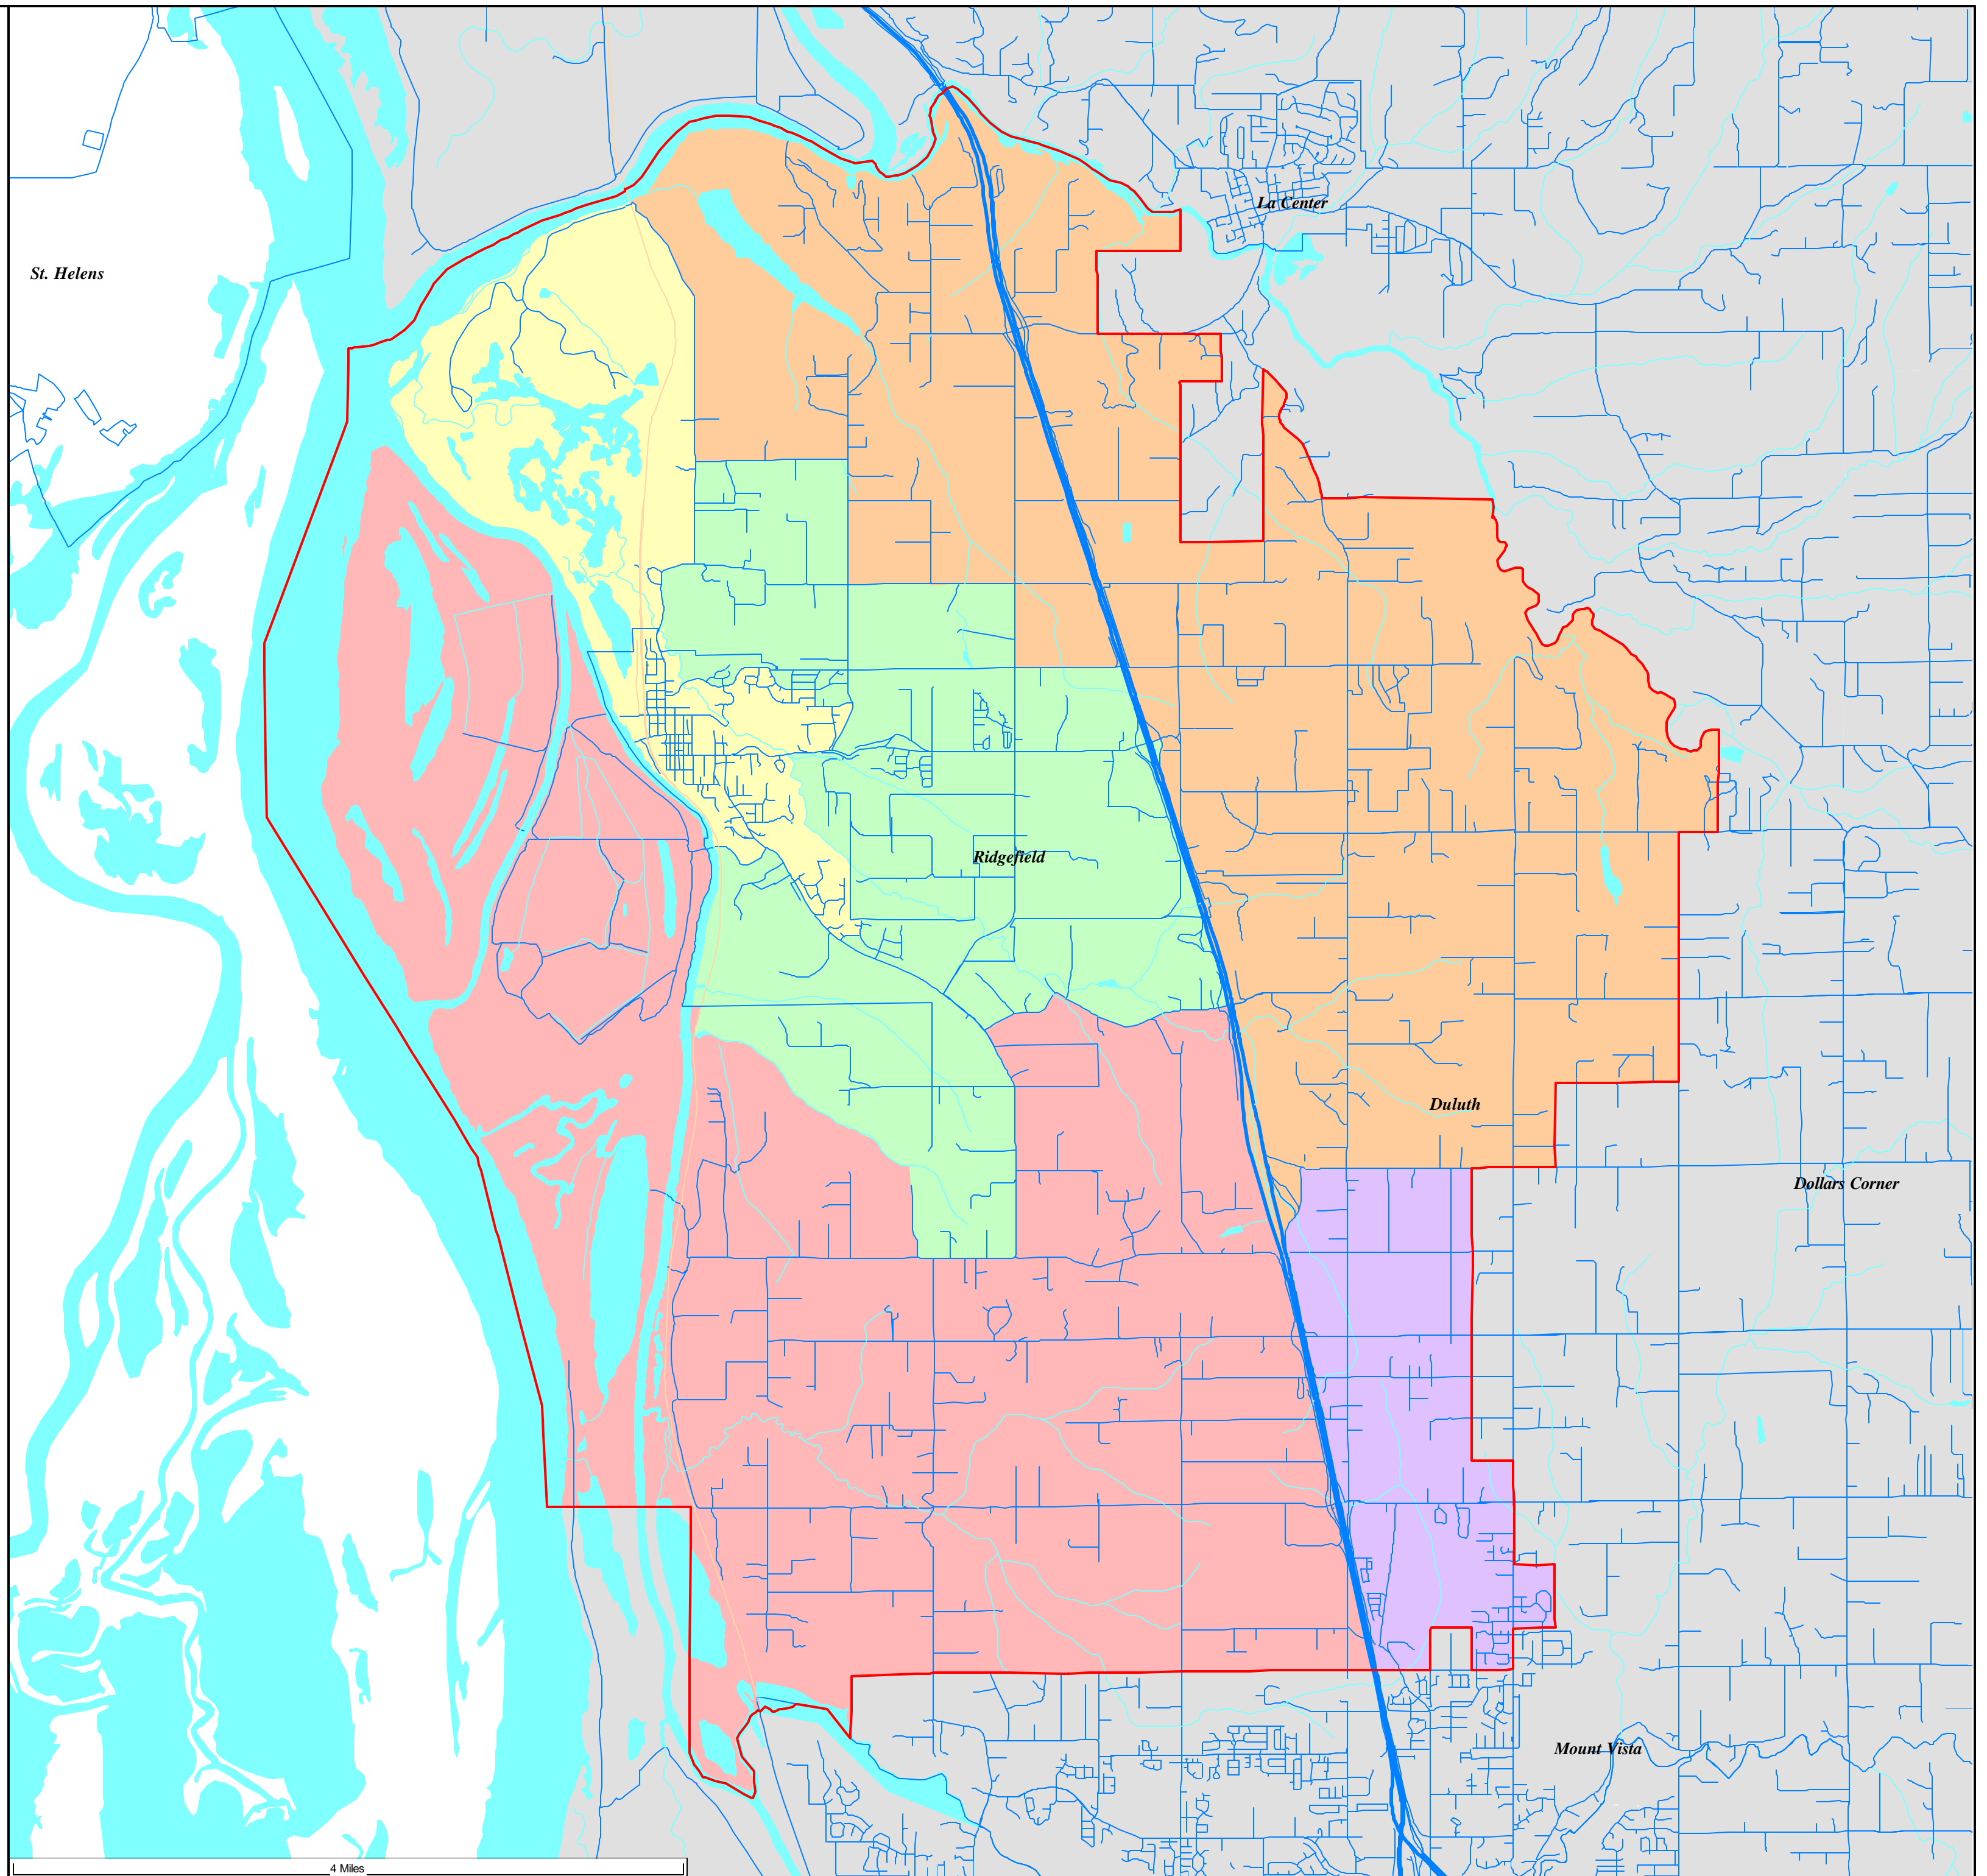

Ridgefield School District - Proposed Board Districts as
Approximated Using Census 2010 Geography

- 1st District
- 2nd District
- 3rd District
- 4th District
- 5th District

District Outline

Ridgefield School District District Summary Report

Director District Number	Ideal Population	Total Population	Deviation from Ideal	% Deviation from Ideal	White Population	Hispanic Origin (of any race)	Non White & Mixed
1st	2,784	2,784	0	0.00	2,578	105	206
2nd	2,784	2,798	14	0.50	2,596	126	202
3rd	2,784	2,813	29	1.04	2,610	102	203
4th	2,784	2,753	-31	-1.11	2,447	164	306
5th	2,784	2,775	-9	-0.32	2,576	159	199
Totals.....		<u>13,923</u>	<u>3</u>		<u>12,807</u>	<u>656</u>	<u>1,116</u>

District
Outline