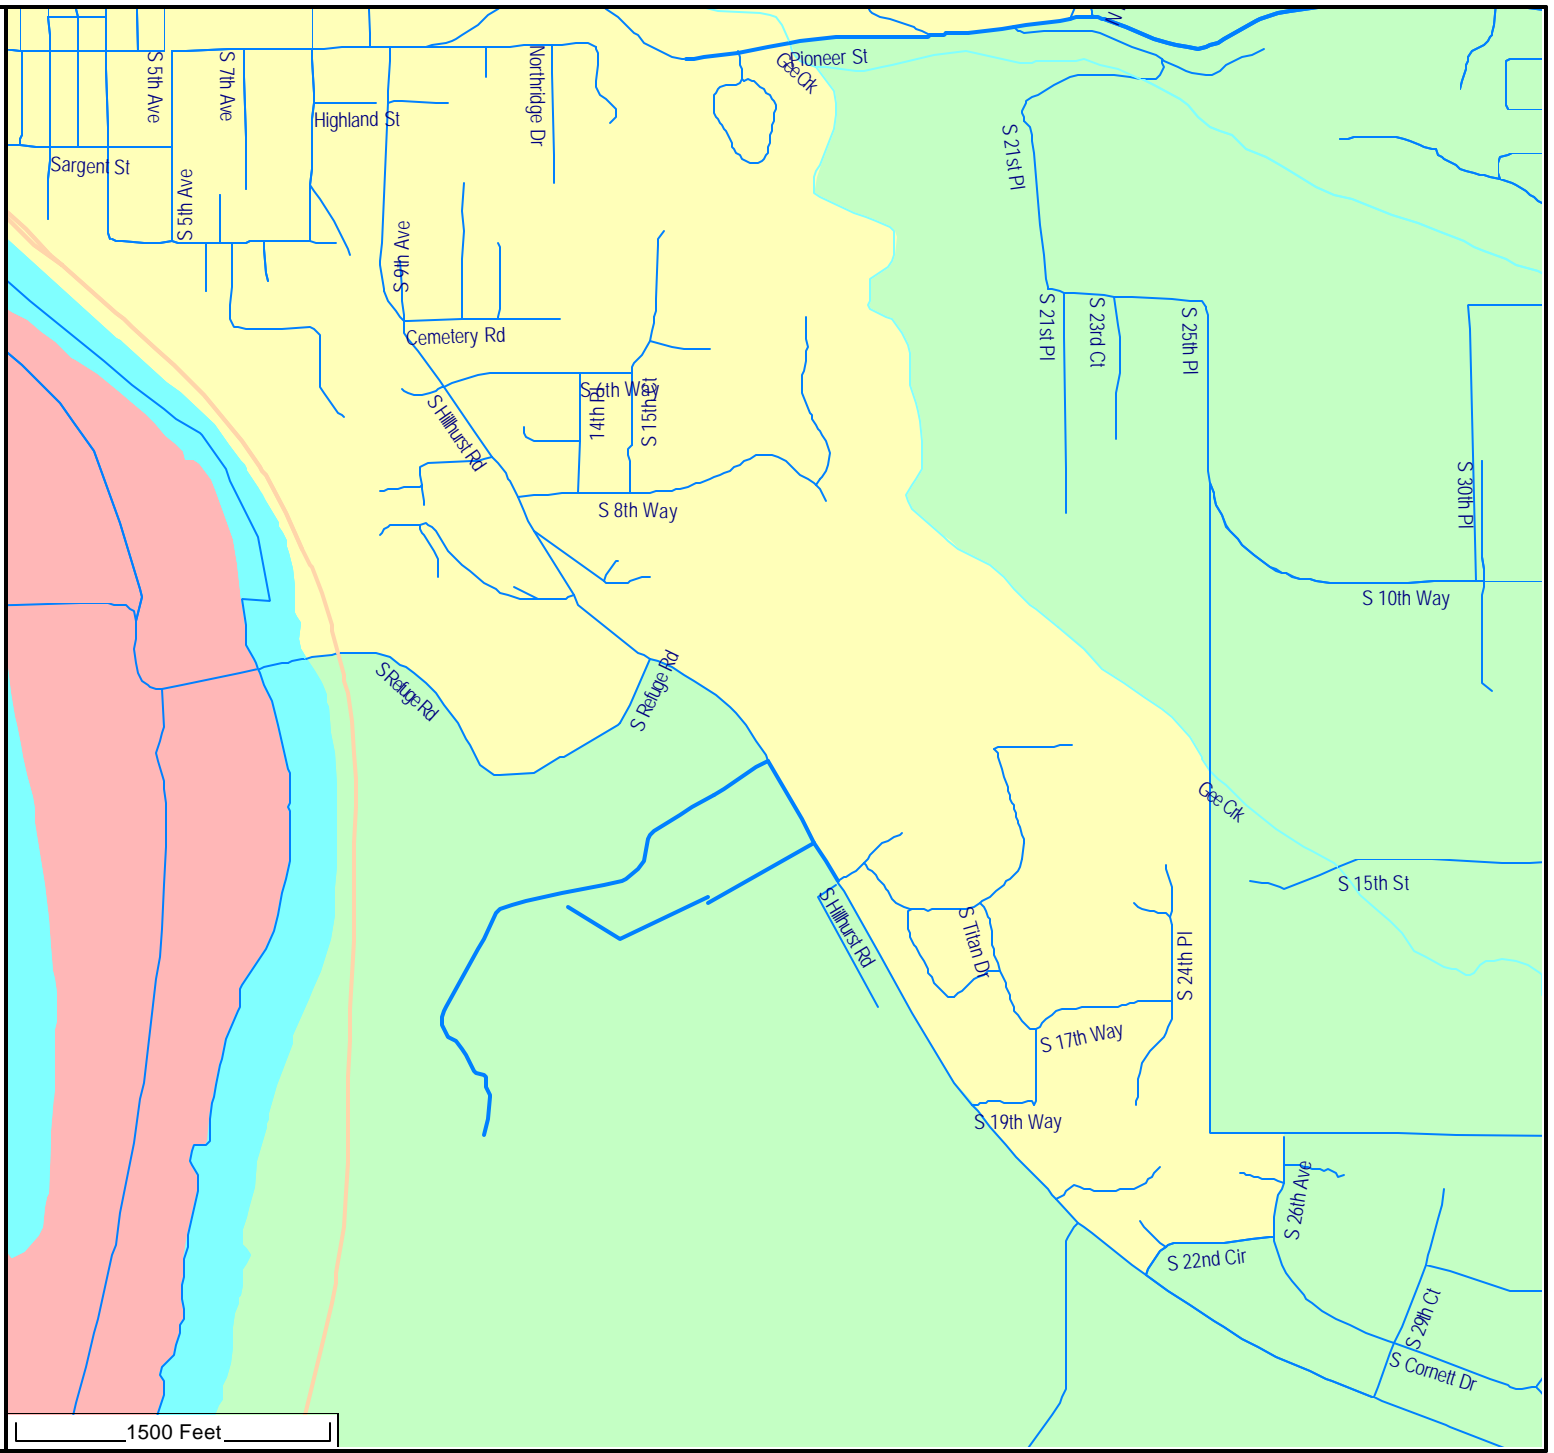

Director District Number	Ideal Population	Total Population	Deviation from Ideal	% Deviation from Ideal	White Population	Hispanic Origin (of any race)	Non White & Mixed
1st	2,784	2,784	0	0.00	2,578	105	206
2nd	2,784	2,798	14	0.50	2,596	126	202
3rd	2,784	2,813	29	1.04	2,610	102	203
4th	2,784	2,753	-31	-1.11	2,447	164	306
5th	2,784	2,775	-9	-0.32	2,576	159	199
Totals.....		<u>13,923</u>	<u>3</u>		<u>12,807</u>	<u>656</u>	<u>1,116</u>

Ridgefield School District
- Proposed Board
Districts as
Approximated Using
Census 2010 Geography

- 2nd District
- 3rd District

District
Outline

Ridgefield School District
 - Proposed Board
 Districts as
 Approximated Using
 Census 2010 Geography

- 1st District
- 2nd District
- 5th District

District Outline 

Ridgefield School District
- Proposed Board
Districts as
Approximated Using
Census 2010 Geography

- 1st District
- 2nd District
- 3rd District
- 5th District

District
Outline